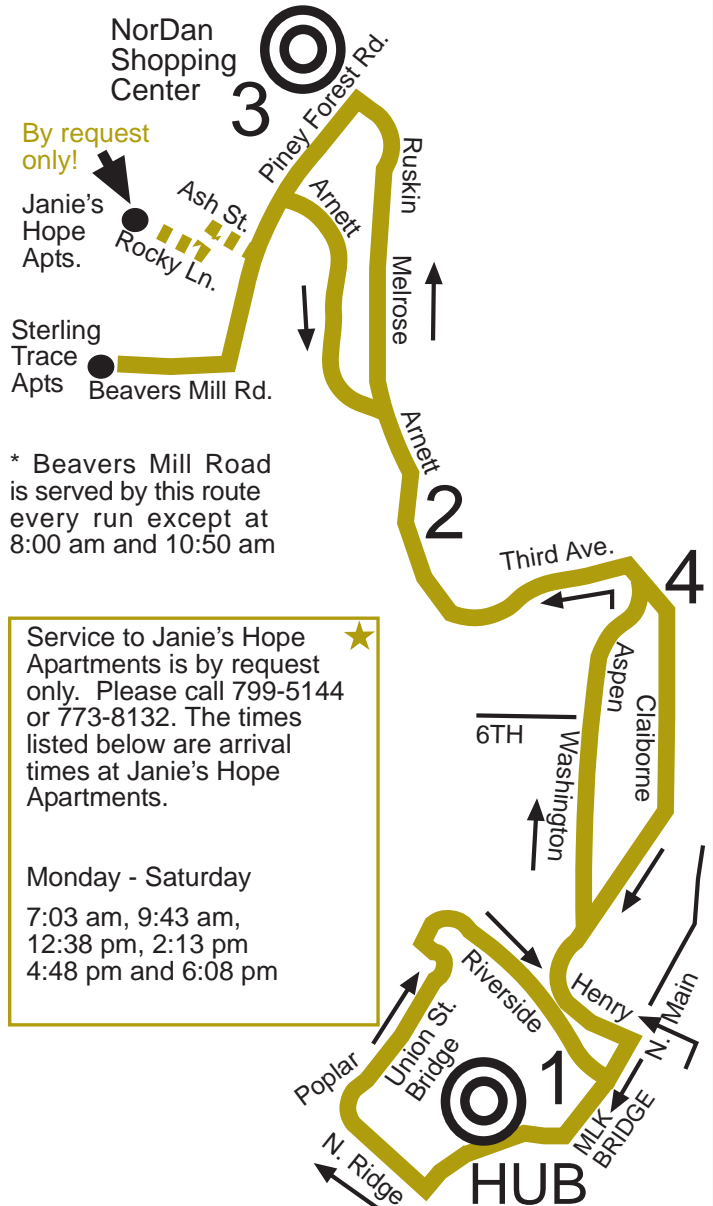

Please see #3 Danville Estates for other runtimes in this area. The timetable for this route can be found on page 10 of this guide.

Route Path from Hub to NorDan

Leaving the Hub - left on Spring St., right on N. Ridge, right on Poplar, cross Union Street Bridge, left on Union Street Bridge Rd., right on Henry Rd., right on Riverside, left on N. Main, left on Henry St, right on Claiborne St, left on Washington St, left on Aspen St, left on Third Avenue, right on Wendell Scott Dr., right on Arnett Blvd., right onto Melrose Ave., onto Ruskin St. onto NorDan Drive.

Route Path from NorDan to Hub

Leaving NorDan - left on Piney Forest Road, right on Beavers Mill Rd., left on Gerald, left on Fitz Way, left on Haley, right on Beavers Mill Rd., left on Piney Forest Rd, right on Arnett Blvd., left on Wendell Scott Dr., left on Third Avenue, right on Claiborne St., left on Henry St., right on North Main St., across bridge, right on Memorial Dr., left on Spring, to the HUB.

The #2 Third Avenue NorDan Route serves Beavers Mill Road when it leaves from the Hub at these run times:

Weekdays and Saturdays - 6:40 am, 9:20 am, 12:15 pm, 1:50 pm, 4:25 pm and 5:45 pm.

At 2:40 pm #3 Danville Estates will leave from the Hub and serve Beavers Mill Road.

#2 Third Avenue - NorDan

Transfer Options from Hub

TO CITY AREA:	BUS ROUTE	TIMES
North Main St., Purdum Woods	#1 North Main	Page 6
Riverside Dr., Mall, Wal-Mart	#2 Riverside (Stay on bus)	Page 8
Arnett, P. Forest, Coleman Mkt. Pl.	#3 Danville Estates	Page 10
Stokes St. DCC, Betts St.	#4 Health Center	Page 12
W. Main St., Averett	#5 Edgewood	Page 14