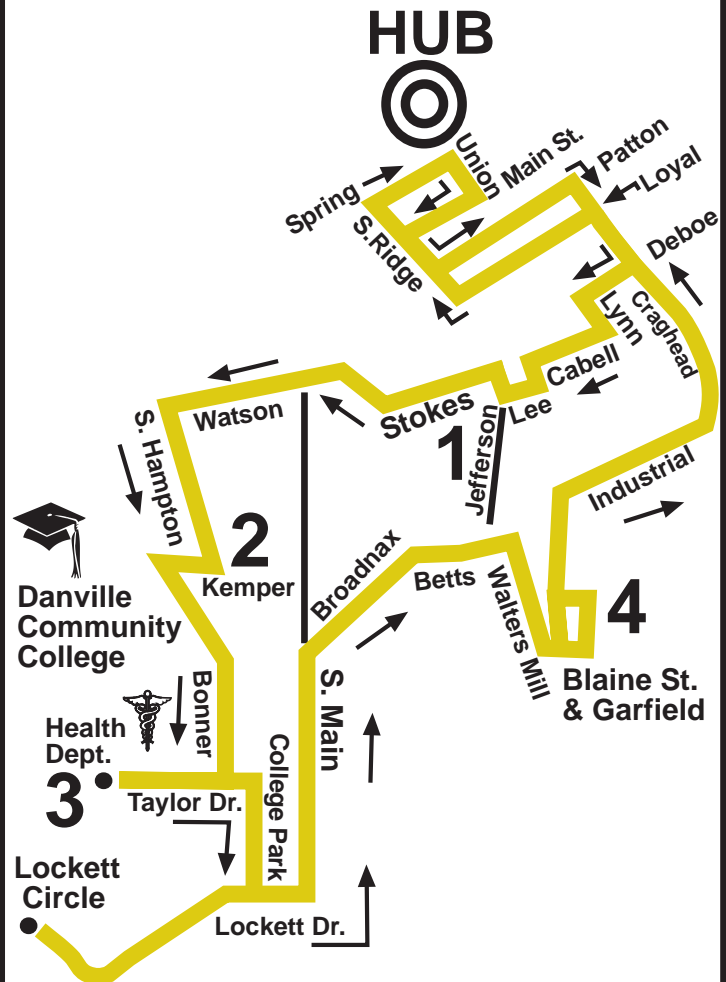

After the 2:40 pm #4 Health Center - DCC route is completed it will be repeated at 3:40 pm!

At 3:40 pm, for service to N. Main, Purdum Woods and NorDan please use #1 North Main.

Please see #1 Kemper Road - DCC for other runtimes in this area. The timetable for #1 Kemper Road - DCC can be found on page 7 of this guide. Please note this route does not serve Lockett Circle, Broadnax, Betts, Industrial Avenue or New Hope Way.

Route Path from Hub to Health Dept.

Leaving the Hub - right on Spring St., right on Union St., right on Main St., left on S. Ridge, left on Patton St., right on Craghead St., right on Deboe St., left on Lynn St., right on Cabell St., left on Berryman Ave., right on Lee St., right on Jefferson St., left on Stokes St., across to Watson St. which becomes Avondale, left on Stratford Pl., onto Southhampton Ave., right on Kemper Rd, left on Bonner Ave., right on Taylor Dr. to the Health Dept., to Southern Virginia Mental Health Institute.

Route path from Health Dept. to Hub

Leaving Southern Virginia Mental Health Institute - left on Taylor Dr., right on College Park Dr., right on Lockett Dr., left on Lockett Circle, right on Lockett Dr., left on South Main, right on Broadnax, onto Betts, onto Walters Mill Rd., left on Seeland, left on Garfield, left on Blaine St., right on Grant St., right on Industrial Ave. onto Craghead, left on Loyal, right on Ridge St., right on Spring St. to Hub.

#4 Health Center - DCC

Transfer Options from Hub

TO CITY AREA:	BUS ROUTE	TIMES
Stokes St., Kemper Rd.	#1 Kemper Rd.	Page 7
Washington St., Claiborne Ave.	#2 Third Avenue	Page 9
Main St., West Main St.	#3 Edgewood	Page 11
North Main Purd. Woods	#4 North Main Stay on bus except at 2:40 pm	Page 13
Riverside Dr., Mall Wal-Mart	#5 Riverside	Page 15
58 East	#6 Glenwood (6:40 am and 3:40 pm)	Page 16